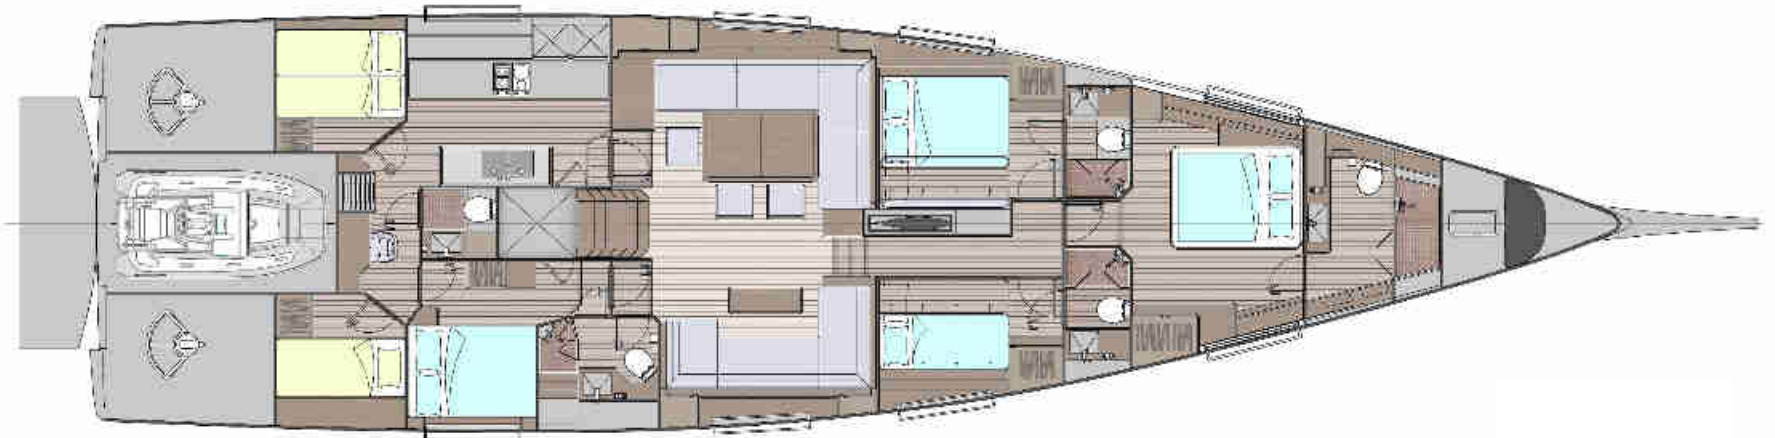

GS 80 RAISED SALOON DESIGN CYD 8017

**GRAND
SOLEIL**
CUSTOM

YACHTING PARTNERS
MAI TA

ceccarelli
yacht design and construction

www.yachtingpartners.com.mt

**GRAND
SOLEIL**
CUSTOM

YACHTING  PARTNERS
MAI TA

ceccarelli
yacht dealer and constructor

**GRAND
SOLEIL**
CUSTOM

YACHTING PARTNERS
MAI TA

ceccarelli
yacht design and construction

www.yachtingpartners.com.mt

LOA	25,95 m
Hull LENGTH (Lh)	23,99 m
LWL	22,30 m
BMAX	6,49 m
DEPTH	4,50 / 3,00 m
DISPLACEMENT	35000 Kg
KEEL	13000 Kg
ENGINE	260 Hp
FUEL	1500 l
FRESH WATER	1500 l
BERTH	11 pax
MAIN + GENOA	325 m ²