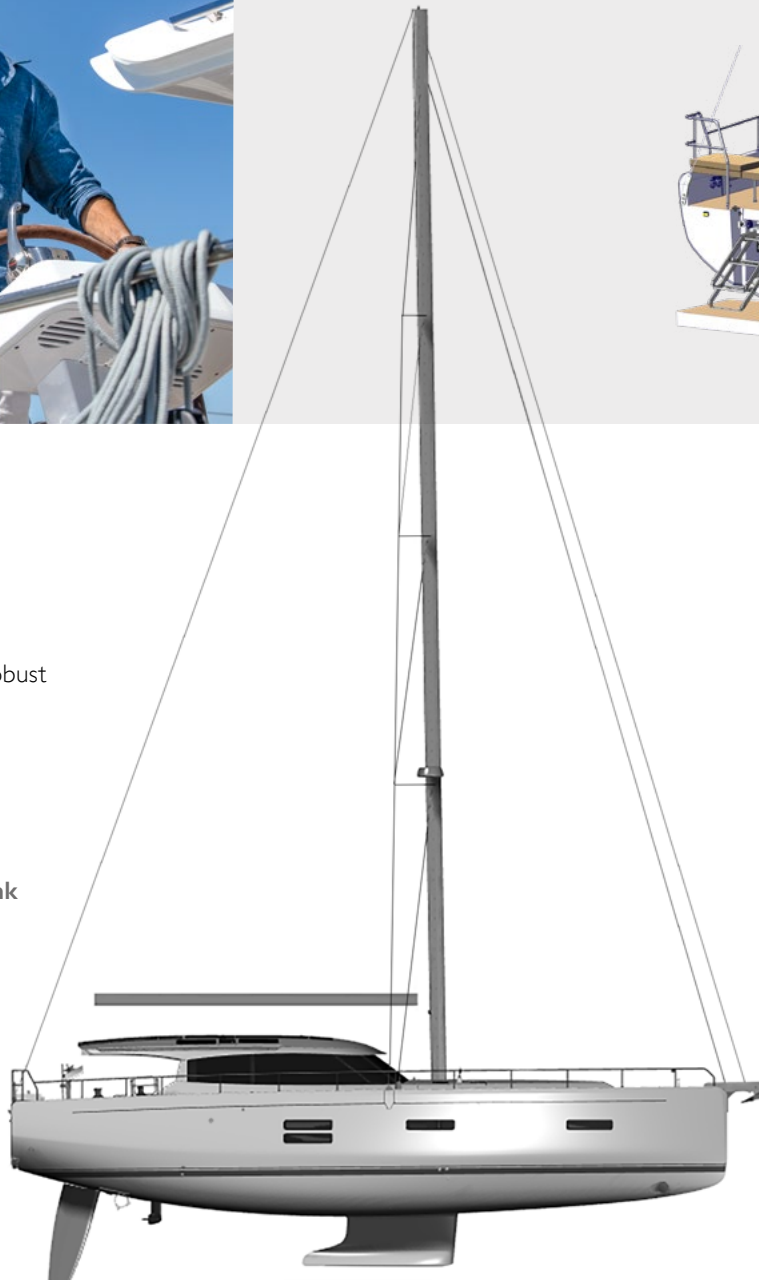

# TRADITION MEETS MODERNITY

**156sqm maximum sail area** gives the 48-foot yacht enormous performance potential.

**Extra-stiff hull with chines** to increase buoyancy and stabilise the hull when heeling.

## THE MOODY „MONOMARAN“

Moody's long-standing sailing tradition continues with the brand-new Moody DS48. Immerse yourself in the unmistakable Moody flair of this unique deck saloon yacht. The seamless connection between galley, saloon, and cockpit on a single level provides a wonderful sense of space akin to a catamaran – yet with the comfort and sailing performance of a monohull.

**Safe walkaround deck**  
with high bulwarks and robust stainless-steel guardrail.

**766 litre freshwater tank**  
The extra-large tank enables you to stay at sea for longer.

**Dinghy garage for tender & toys** also accessible from the deck.

**Double helm station** controlled from a raised position.