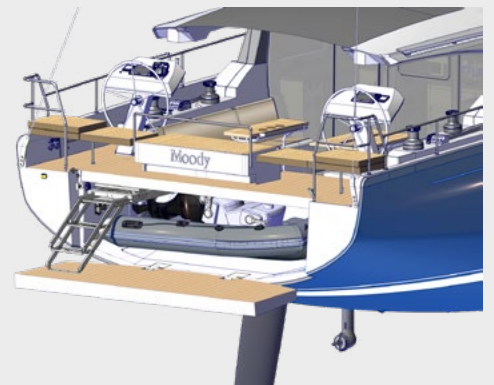

# TRADITION MEETS MODERNITY

**156sqm maximum sail area** gives the 48-foot yacht enormous performance potential.

**Extra-stiff hull with chines** to increase buoyancy and stabilise the hull when heeling.

## THE MOODY „MONOMARAN“

Moody's long-standing sailing tradition continues with the brand-new Moody DS48. Immerse yourself in the unmistakable Moody flair of this unique deck saloon yacht. The seamless connection between galley, saloon, and cockpit on a single level provides a wonderful sense of space akin to a catamaran – yet with the comfort and sailing performance of a monohull.

## THE PERFECT PANORAMA

As the sun's rays flood the deck or the stars illuminate the night sky, you can enjoy the same impressive 360-degree panoramic view from the deck saloon as well as from the cockpit. Whether you're preparing meals, navigating, or lounging on the sofa, the outside world remains within your sight.

**Safe walkaround deck**  
with high bulwarks and robust stainless-steel guardrail.

**766 litre freshwater tank**  
The extra-large tank enables you to stay at sea for longer.

**Dinghy garage for tender & toys** also accessible from the deck.